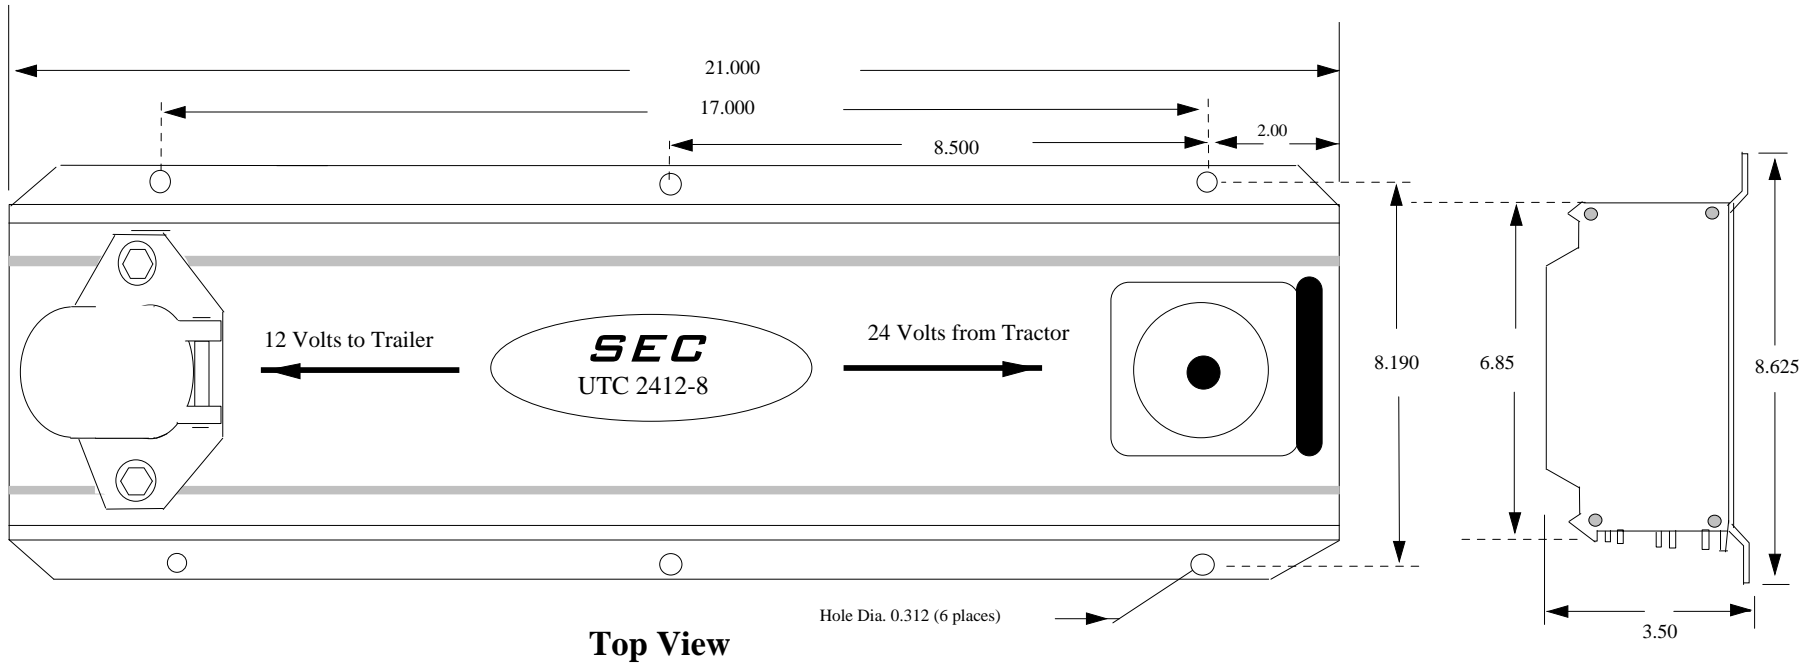

**24-v NATO Input
Military Receptacle**

SEC America, LLC		
S. Burlington, VT 05407		
UTC 2412-8 Wiring Diagram		
SIZE A	11 - 0231	REV 1
DATE	April 10, 2002	SHEET 1 of 1
Drawn By:		CJ

SEC America, LLC S. Burlington, VT 05407		
Mat'l	N/A	Scale NTS
		Drawn by: CJ
		Approved by: EH
Title UTC 2412-8 Line Drawing		
Date	10/12/2009	Drawing No. 92-2451